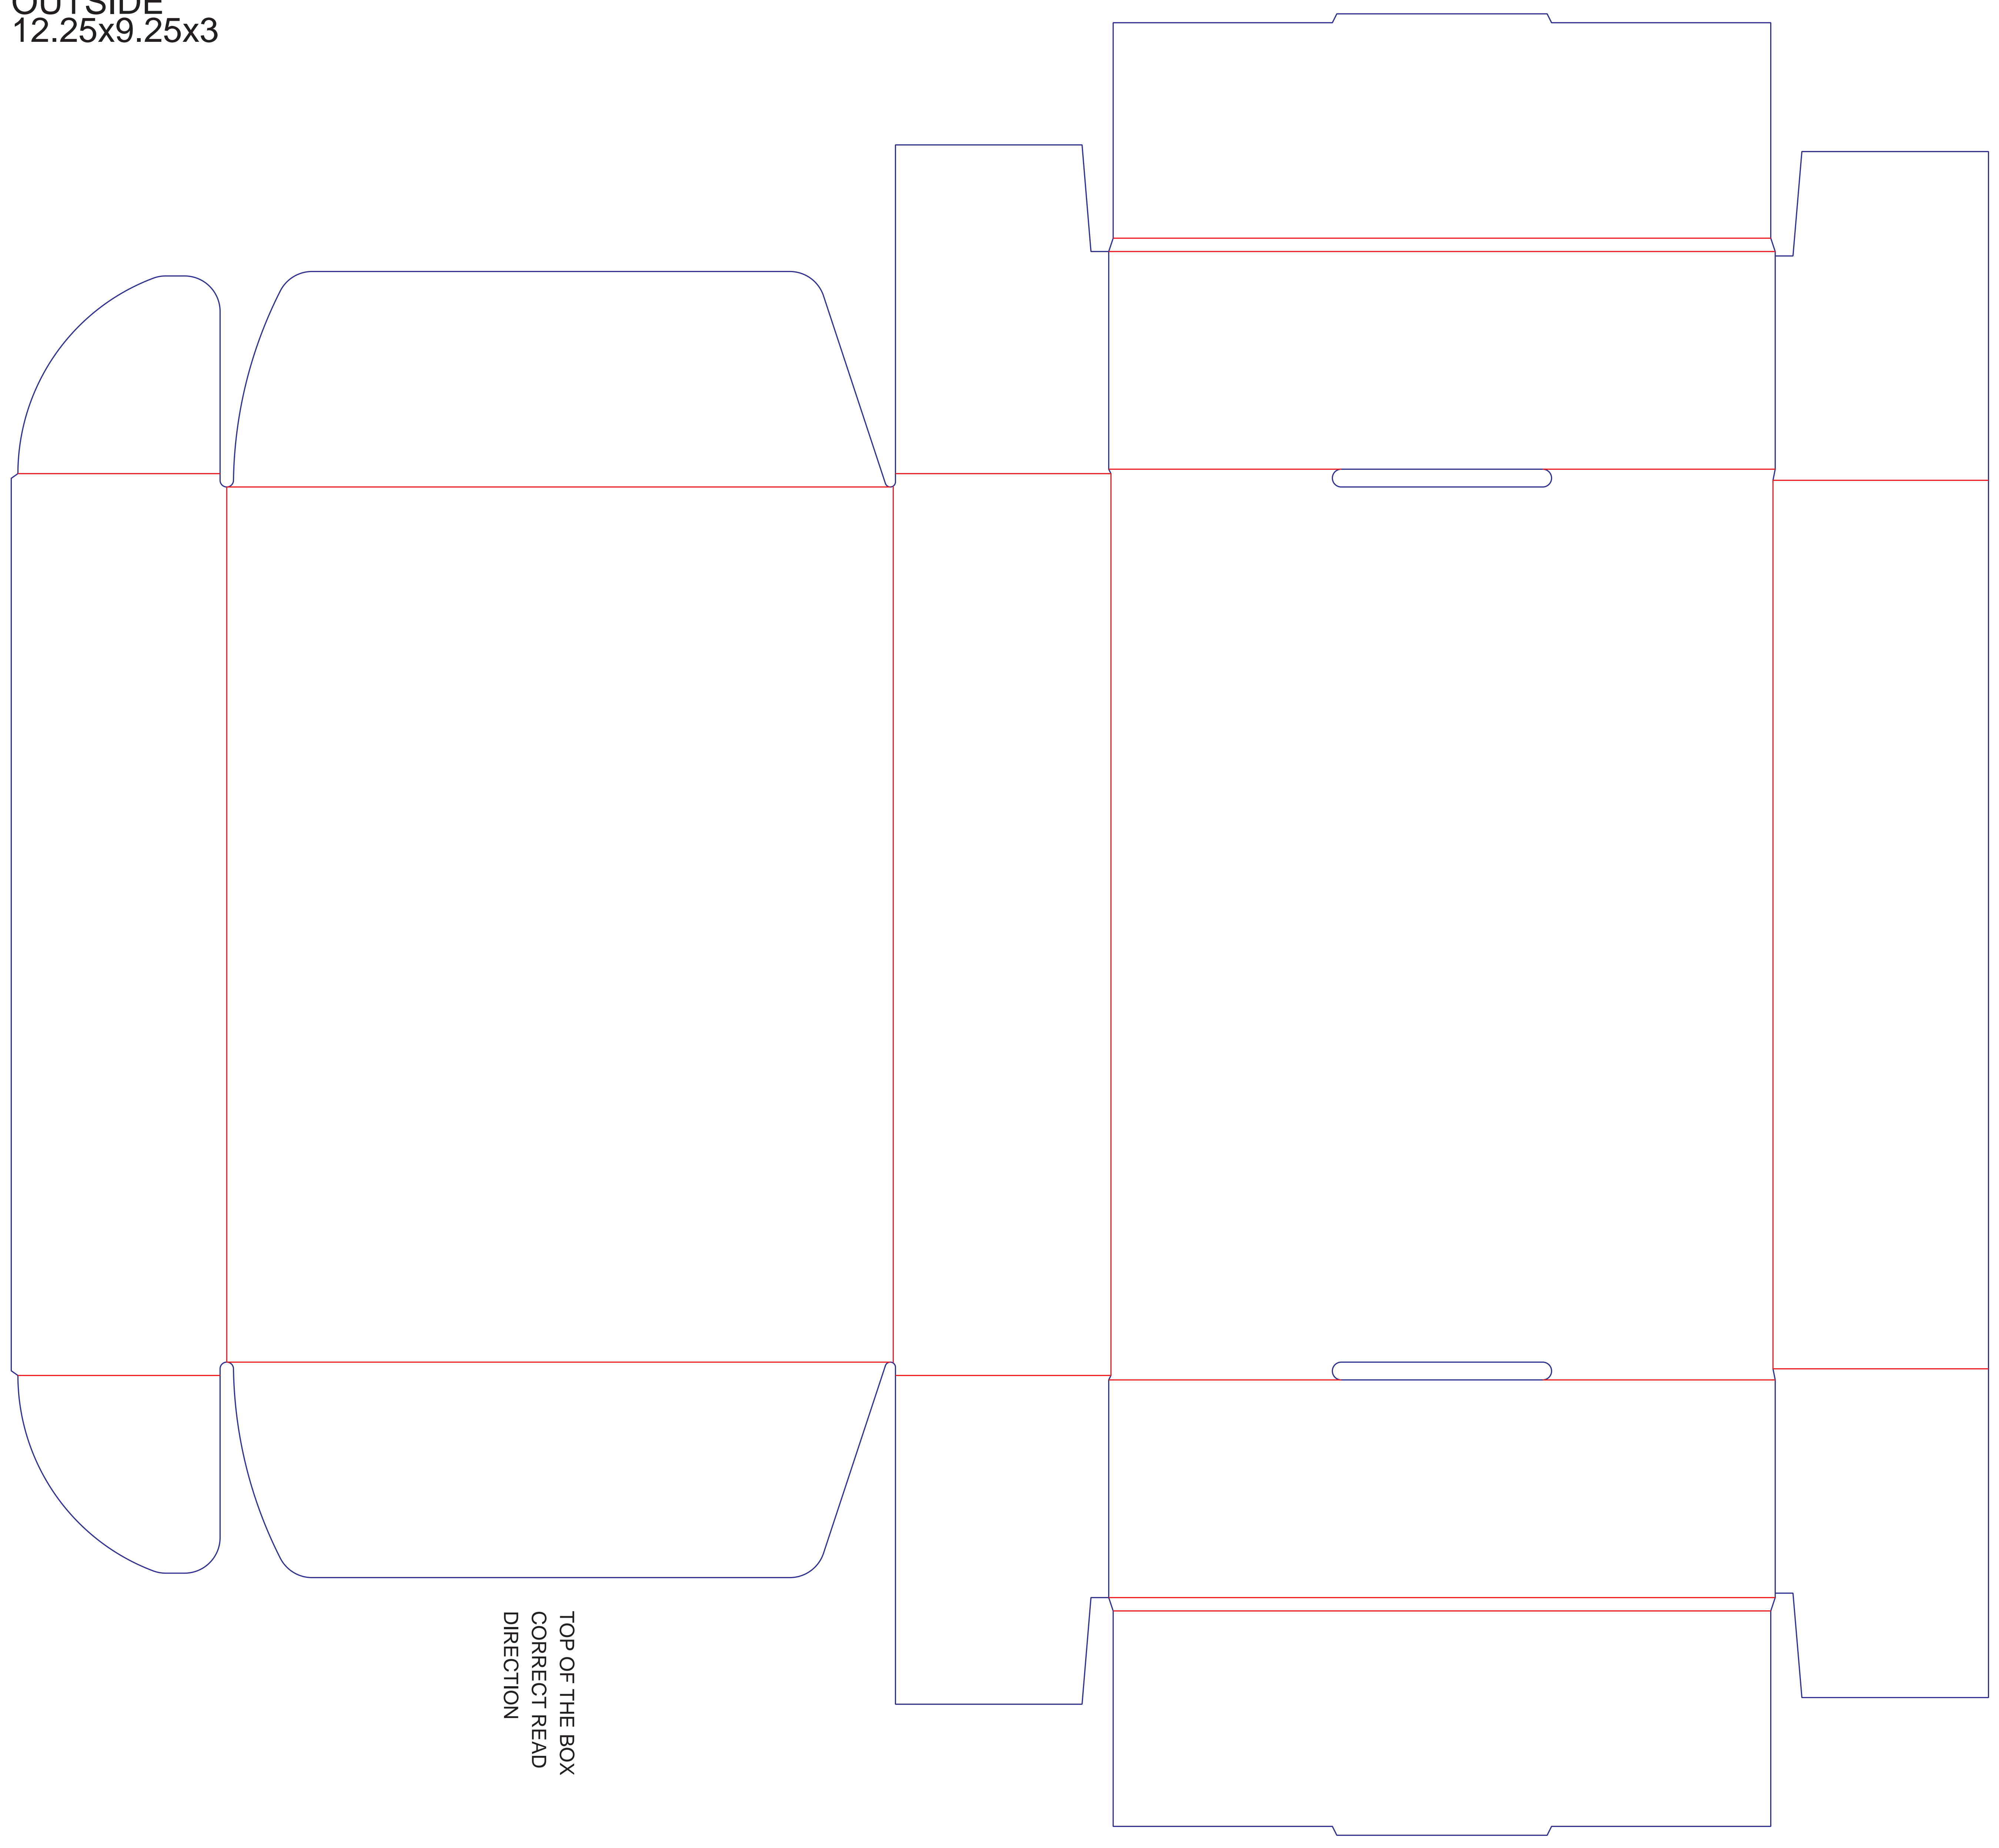

OUTSIDE
12.25x9.25x3

TOP OF THE BOX
CORRECT READ
DIRECTION